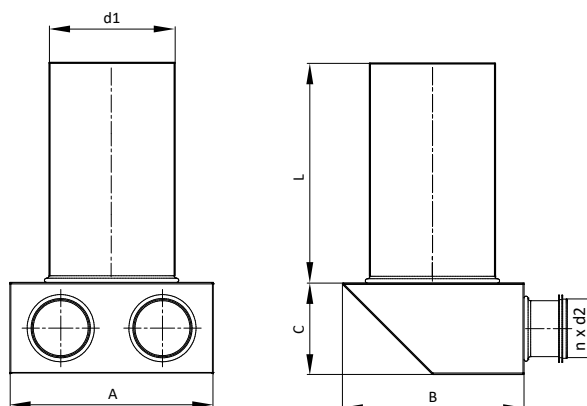

FLX-PLO-L plenum boxes are equipped with duct connection spigot $\varnothing d_2$ with a EPDM seal – this type of connection with FLX-HDPE ducting is airtight and easy to install.

Product code example

Product code **FLX-PLO-L - 75 - 2 - 150 - F**

type
 diameter $\varnothing d_2$
 number of spigots n
 diameter $\varnothing d_1$
 type of connection
 male
 F - female

Dimensions

Product code	A [mm]	B [mm]	C [mm]	L [mm]	d_1 [mm]	n [pcs.]	d_2 [mm]
FLX-PRO-L-63-1- d_1	180	180	75	320	80-160	1	63
FLX-PRO-L-63-2- d_1	180	180	75	320	80-160	2	63
FLX-PRO-L-63-3- d_1	180	270	75	320	80-160	3	63
FLX-PLO-L-75-1- d_1	180	200	90	320	80-160	1	63
FLX-PLO-L-75-2- d_1	180	200	90	320	80-160	2	63
FLX-PLO-L-75-3- d_1	180	300	90	320	80-160	3	63
FLX-PLO-L-90-1- d_1	180	200	90	320	80-160	1	75
FLX-PLO-L-90-2- d_1	180	200	90	320	80-160	2	75
FLX-PLO-L-90-3- d_1	180	300	90	320	80-160	3	75